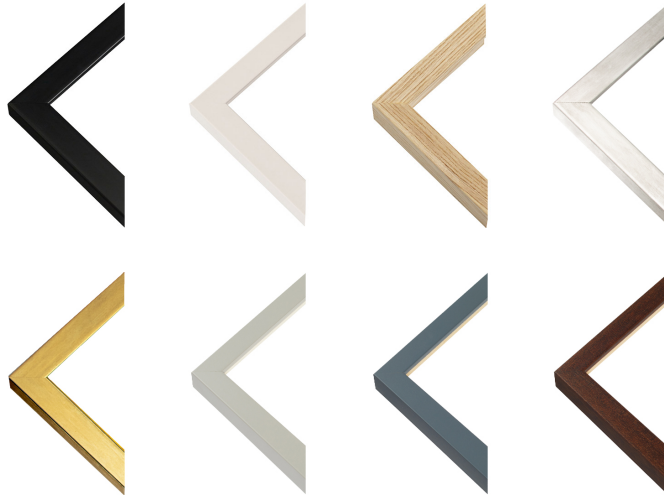

SKU prefix:	FRA-CLA-GITD
Manufacturing time:	72h
Manufacturing locations:	UK EU
Sizes:	4x6" to 40x40"
Product materials:	Fine art paper, Wood, Perspex
Frames:	Black, White, Natural, Antique Silver, Antique Gold, Light Grey, Dark Grey, Brown

Frame dimensions:	Depth from wall: 22mm Face width: 20mm Rebate width: 5mm Rebate depth: 17mm

Mounts:	Snow white, Hayseed, Black Our standard mounts are available with a depth of 2.4mm.

All mounts are "conservation grade", sustainably sourced, 100% acid free, and will not discolour or fade with age.

Eco properties:	 Sustainably sourced paper or wood

Printing method:	Direct UV digital printing

Image requirements:	png, 300dpi recommended

Packaging:	All shipments are white-label, with no Prodigy branding on the outer packaging or on any included paperwork. - Rigid, double-wall corrugated cardboard boxes ensuring maximum protection.